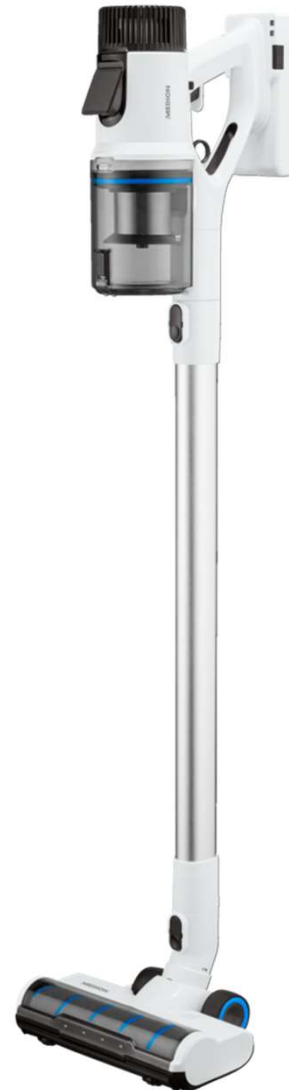

MEDION Life Stick Vacuum Cleaner P400W (MD11610)

Product Stage: E4

Key data

Suction power (in kPa/Watt)	26/400
Auto suction power (dust sensor)	✓
Suction levels	3 (Auto / Eco / Max)
HEPA	13
LED (touch) display	✓
Self-standing	✗
Noise level (in dB)	78

Dust container

Technology	Cyclone (bagless)
Removable	✓
Capacity (in ml)	700

Brush

Type	Fluffy Brush/Combi Brush
Motorised & Illuminated	✓
Removable	✓

Battery

Removable (✓/✗)	✓
Capacity (in mAh)	29.6 V / 2,500 mAh
Running time (in min)	~60
Charging time (in min)	~240 - 300
Charge battery	Via stand base or wall mount

Accessories

Wall mount	✓	Flex tube	✓
Dust & Crevice Nozzle	✓	Mopping Function	Passive
Pet hair brush	✓	Weight	2,4 kg
Upholstery brush	✗	Dimensions (in cm)	114 x 27,5 x 26

Highlights

- ✓ Dust Sensor
- ✓ LED Touch Display
- ✓ Wiping unit
- ✓ Metal Stand Base with Charging